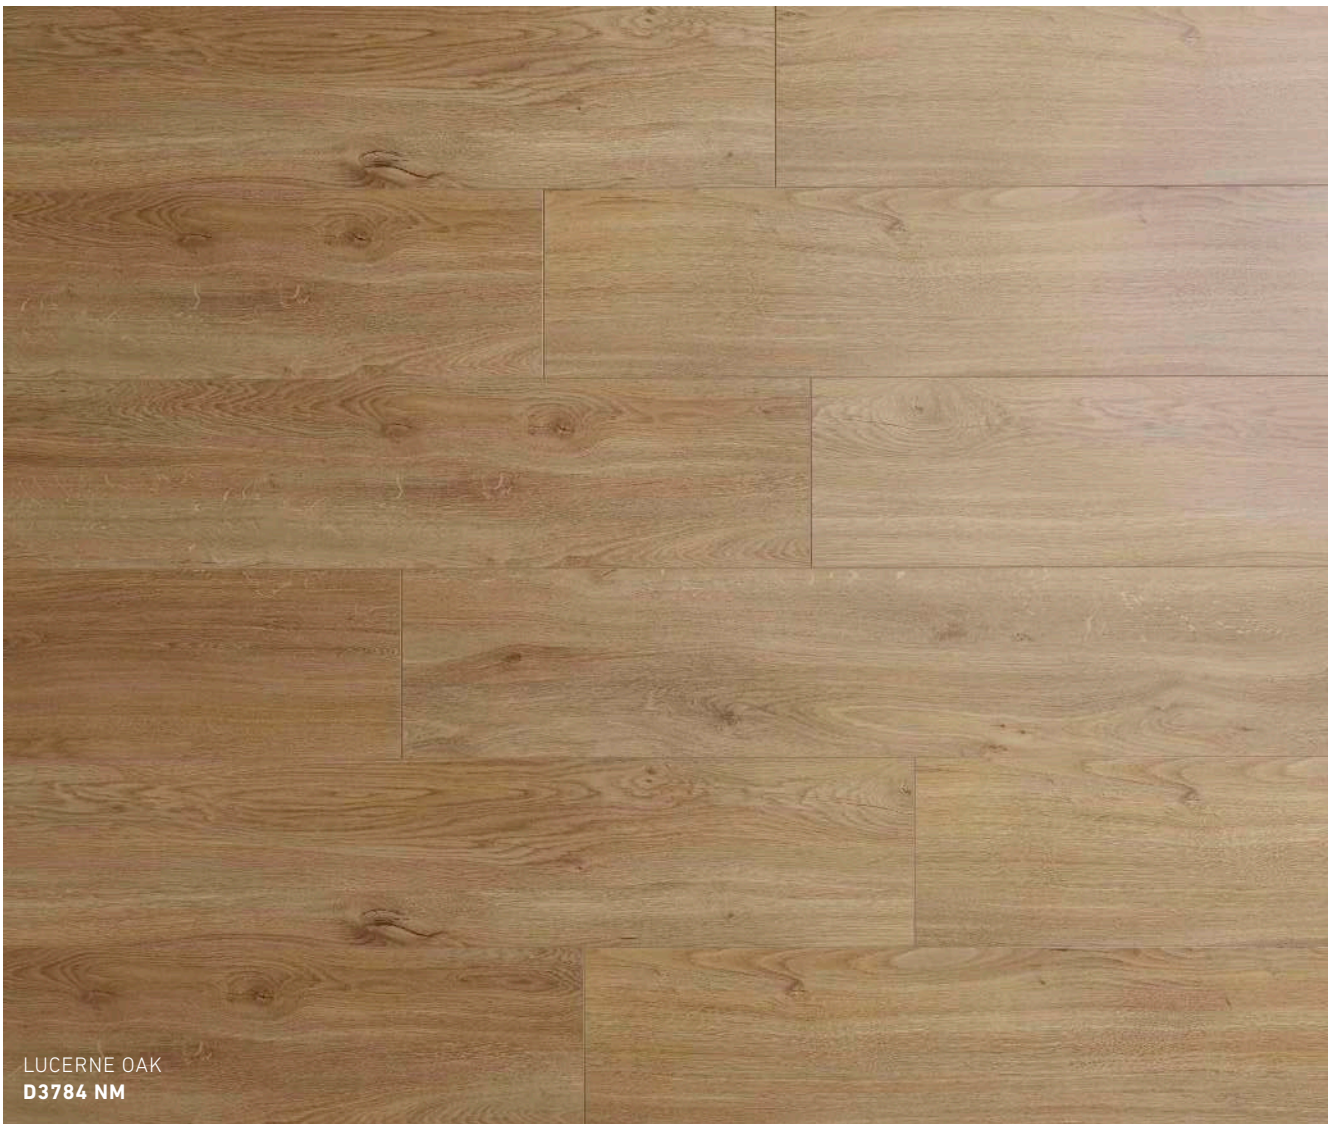

ALPINE NATURE
D6116 CI

NEW YORK OAK
D8014 NM

NATURAL OAK COAL
D4933 PM

SANTIAGO OAK
D4491 NM

LUCERNE OAK
D3784 NM

Classic design
for a modern Style.

Holzhandlungen in Ihrer Nähe

Bad Camberg